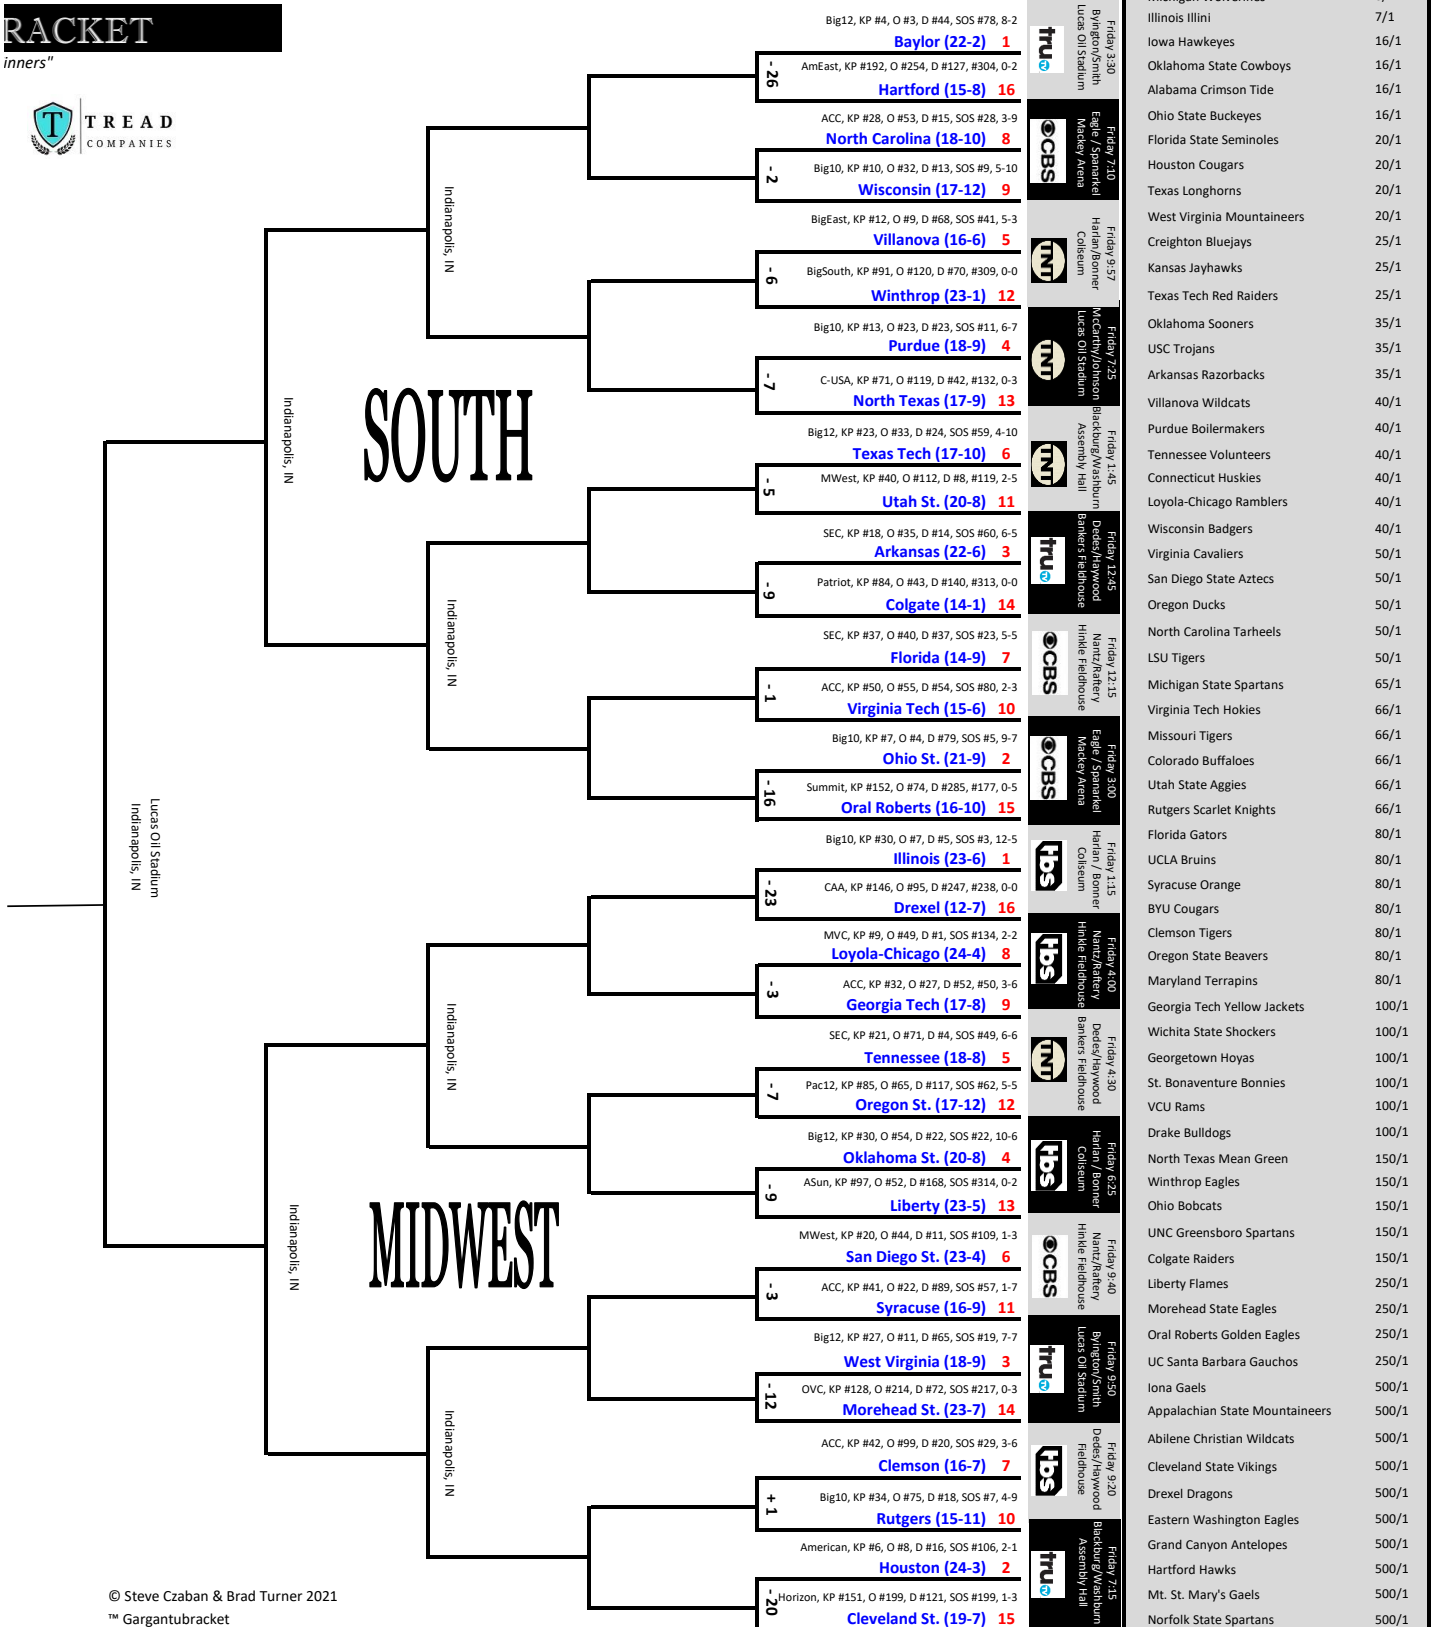

Final Four
April 3

Elite 8
March 29-30

Sweet 16
March 27-28

Second Round
March 21

First Round
March 19

ODDS TO WIN

RACKET

inners™

© Steve Czaban & Brad Turner 2021
™ Gargantubasket

Gonzaga Bulldogs	2/1
Baylor Bears	5/1
Michigan Wolverines	6/1
Illinois Illini	7/1
Iowa Hawkeyes	16/1
Oklahoma State Cowboys	16/1
Alabama Crimson Tide	16/1
Ohio State Buckeyes	16/1
Florida State Seminoles	20/1
Houston Cougars	20/1
Texas Longhorns	20/1
West Virginia Mountaineers	20/1
Creighton Bluejays	25/1
Kansas Jayhawks	25/1
Texas Tech Red Raiders	25/1
Oklahoma Sooners	35/1
USC Trojans	35/1
Arkansas Razorbacks	35/1
Villanova Wildcats	40/1
Purdue Boilermakers	40/1
Tennessee Volunteers	40/1
Connecticut Huskies	40/1
Loyola-Chicago Ramblers	40/1
Wisconsin Badgers	40/1
Virginia Cavaliers	50/1
San Diego State Aztecs	50/1
Oregon Ducks	50/1
North Carolina Tarheels	50/1
LSU Tigers	50/1
Michigan State Spartans	65/1
Virginia Tech Hokies	66/1
Missouri Tigers	66/1
Colorado Buffaloes	66/1
Utah State Aggies	66/1
Rutgers Scarlet Knights	66/1
Florida Gators	80/1
UCLA Bruins	80/1
Syracuse Orange	80/1
BYU Cougars	80/1
Clemson Tigers	80/1
Oregon State Beavers	80/1
Maryland Terrapins	80/1
Georgia Tech Yellow Jackets	100/1
Wichita State Shockers	100/1
Georgetown Hoyas	100/1
St. Bonaventure Bonnies	100/1
VCU Rams	100/1
Drake Bulldogs	100/1
North Texas Mean Green	150/1
Winthrop Eagles	150/1
Ohio Bobcats	150/1
UNC Greensboro Spartans	150/1
Colgate Raiders	150/1
Liberty Flames	250/1
Morehead State Eagles	250/1
Oral Roberts Golden Eagles	250/1
UC Santa Barbara Gauchos	250/1
Iona Gaels	500/1
Appalachian State Mountaineers	500/1
Abilene Christian Wildcats	500/1
Cleveland State Vikings	500/1
Drexel Dragons	500/1
Eastern Washington Eagles	500/1
Grand Canyon Antelopes	500/1
Hartford Hawks	500/1
Mt. St. Mary's Gaels	500/1
Norfolk State Spartans	500/1