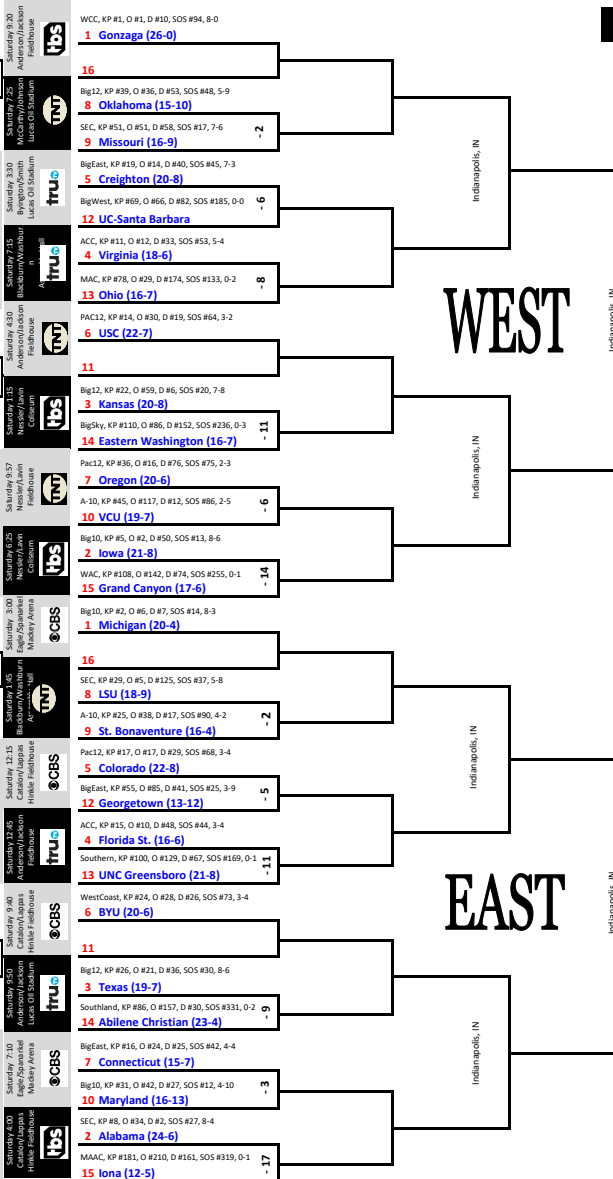

Nessler / Lavin / Johnson / Washburn
MEAC, KP #200, O #204, D #239, SOS #334, 0-0
16 Norfolk St. (16-7)

Sa, KP #209, O #227, D #205, SOS #232, 0-2
16 Appalachian St. (17-11)

Assembly Hall
Indianapolis, IN
Thursday 8:40

tru

"THE LOST LYRICS"
Come on and watch some basketball, you'll watch it all... day... long... Come on and watch some basketball, if your pool/lake is done... Come on and watch some basketball, it's got it all... Tour no-meat Madness... Throw in a few parlays, Gambling is fun... Walton and Wooden own the court, don't try them out... you'll... lose... Packer and Nantz call all the games, just watch... Billy be wrong... Come on and watch more basketball, your wife is mad... send her out shopping... Coach K LAME... Duke really sucks

Anderson / Jackson / La Force
American, KP #74, O #56, D #103, SOS #84, 2-3
11 Wichita St. (16-5)

MVC, KP #53, O #19, D #120, SOS #157, 1-2
11 Drake (25-4)

Mackey Arena
Indianapolis, IN
Tuesday 6:27

tbs

Key: (LOCATED ABOVE TEAMS) Conference, KenPom Rank, Adjusted Offensive Efficiency, Adjusted Defensive Efficiency, SOS, Quad 1 Record

Point Spreads:
Higher Seed Spread displayed (a spread of -4 means higher seed favored by 4), Spreads captured on VegasInsider 3/15/21.

Nessler / Lavin / Johnson / Washburn
NEC, KP #219, O #287, D #136, SOS #303, 0-2
16 Mount St. Mary's (12-10)

SWAC, KP #229, O #236, D #236, SOS #341, 0-4
16 Texas Southern (16-8)

Assembly Hall
Indianapolis, IN
Thursday 5:10

tru

Anderson / Jackson / La Force
Big10, KP #56, O #98, D #32, SOS #8, 5-10
11 Michigan St. (15-12)

Pac12, KP #44, O #26, D #86, SOS #55, 2-6
11 UCLA (17-9)

Mackey Arena
Indianapolis, IN
Thursday 9:57

tbs

Anderson / Jackson / La Force
Big10, KP #56, O #98, D #32, SOS #8, 5-10
11 Michigan St. (15-12)

Pac12, KP #44, O #26, D #86, SOS #55, 2-6
11 UCLA (17-9)

Mackey Arena
Indianapolis, IN
Thursday 9:57

tbs

Team	ODDS TO WIN
Gonzaga Bulldogs	2/1
Baylor Bears	5/1
Michigan Wolverines	6/1
Illinois Illini	7/1
Iowa Hawkeyes	16/1
Oklahoma State Cowboys	16/1
Alabama Crimson Tide	16/1
Ohio State Buckeyes	16/1
Florida State Seminoles	20/1
Houston Cougars	20/1
Texas Longhorns	20/1
West Virginia Mountaineers	20/1
Creighton Bluejays	25/1
Kansas Jayhawks	25/1
Texas Tech Red Raiders	25/1
Oklahoma Sooners	35/1
USC Trojans	35/1
Arkansas Razorbacks	35/1
Villanova Wildcats	40/1
Purdue Boilermakers	40/1
Tennessee Volunteers	40/1
Connecticut Huskies	40/1
Loyola-Chicago Ramblers	40/1
Wisconsin Badgers	50/1
Virginia Cavaliers	50/1
San Diego State Aztecs	50/1
Oregon Ducks	50/1
North Carolina Tarheels	50/1
LSU Tigers	50/1
Michigan State Spartans	65/1
Virginia Tech Hokies	66/1
Missouri Tigers	66/1
Colorado Buffaloes	66/1
Utah State Aggies	66/1
Rutgers Scarlet Knights	66/1
Florida Gators	80/1
UCLA Bruins	80/1
Syracuse Orange	80/1
BYU Cougars	80/1
Clemson Tigers	80/1
Oregon State Beavers	80/1
Maryland Terrapins	80/1
Georgia Tech Yellow Jackets	100/1
Wichita State Shockers	100/1
Georgetown Hoyas	100/1
St. Bonaventure Bombers	100/1
VCU Rams	100/1
Drake Bulldogs	100/1
North Texas Mean Green	150/1
Winthrop Eagles	150/1
Ohio Bobcats	150/1
UNC Greensboro Spartans	150/1
Colgate Raiders	150/1
Liberty Flames	250/1
Morehead State Eagles	250/1
Oral Roberts Golden Eagles	250/1
UC Santa Barbara Gauchos	250/1
Iona Gaels	500/1
Appalachian State Mountaineers	500/1
Ablene Christian Wildcats	500/1
Cleveland State Vikings	500/1
Drexel Dragons	500/1
Eastern Washington Eagles	500/1
Grand Canyon Antelopes	500/1
Hartford Hawks	500/1
Mt. St. Mary's Gaels	500/1
Norfolk State Spartans	500/1